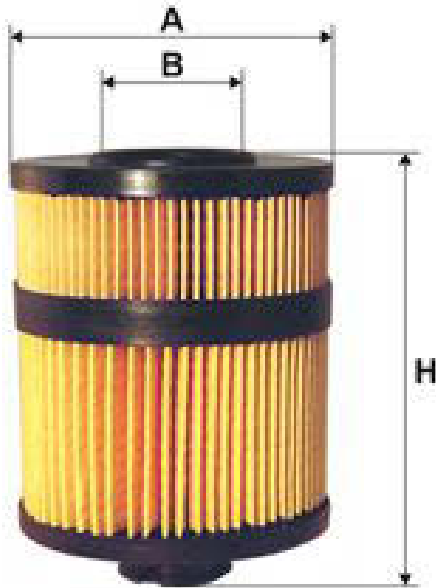

NEW PART NUMBER

W74B193

WIX FILTRATION CORP., GASTONIA, NC, www.wixeuropa.com
e-mail: wixeuropa@affiniagroup.com

TECHNICAL SPECIFICATIONS

REPRESENTATIVE IMAGE

DIMENSIONS [mm] :

A:	43	E:	
B:	26	F:	
C:		G:	
D:		H:	85,5